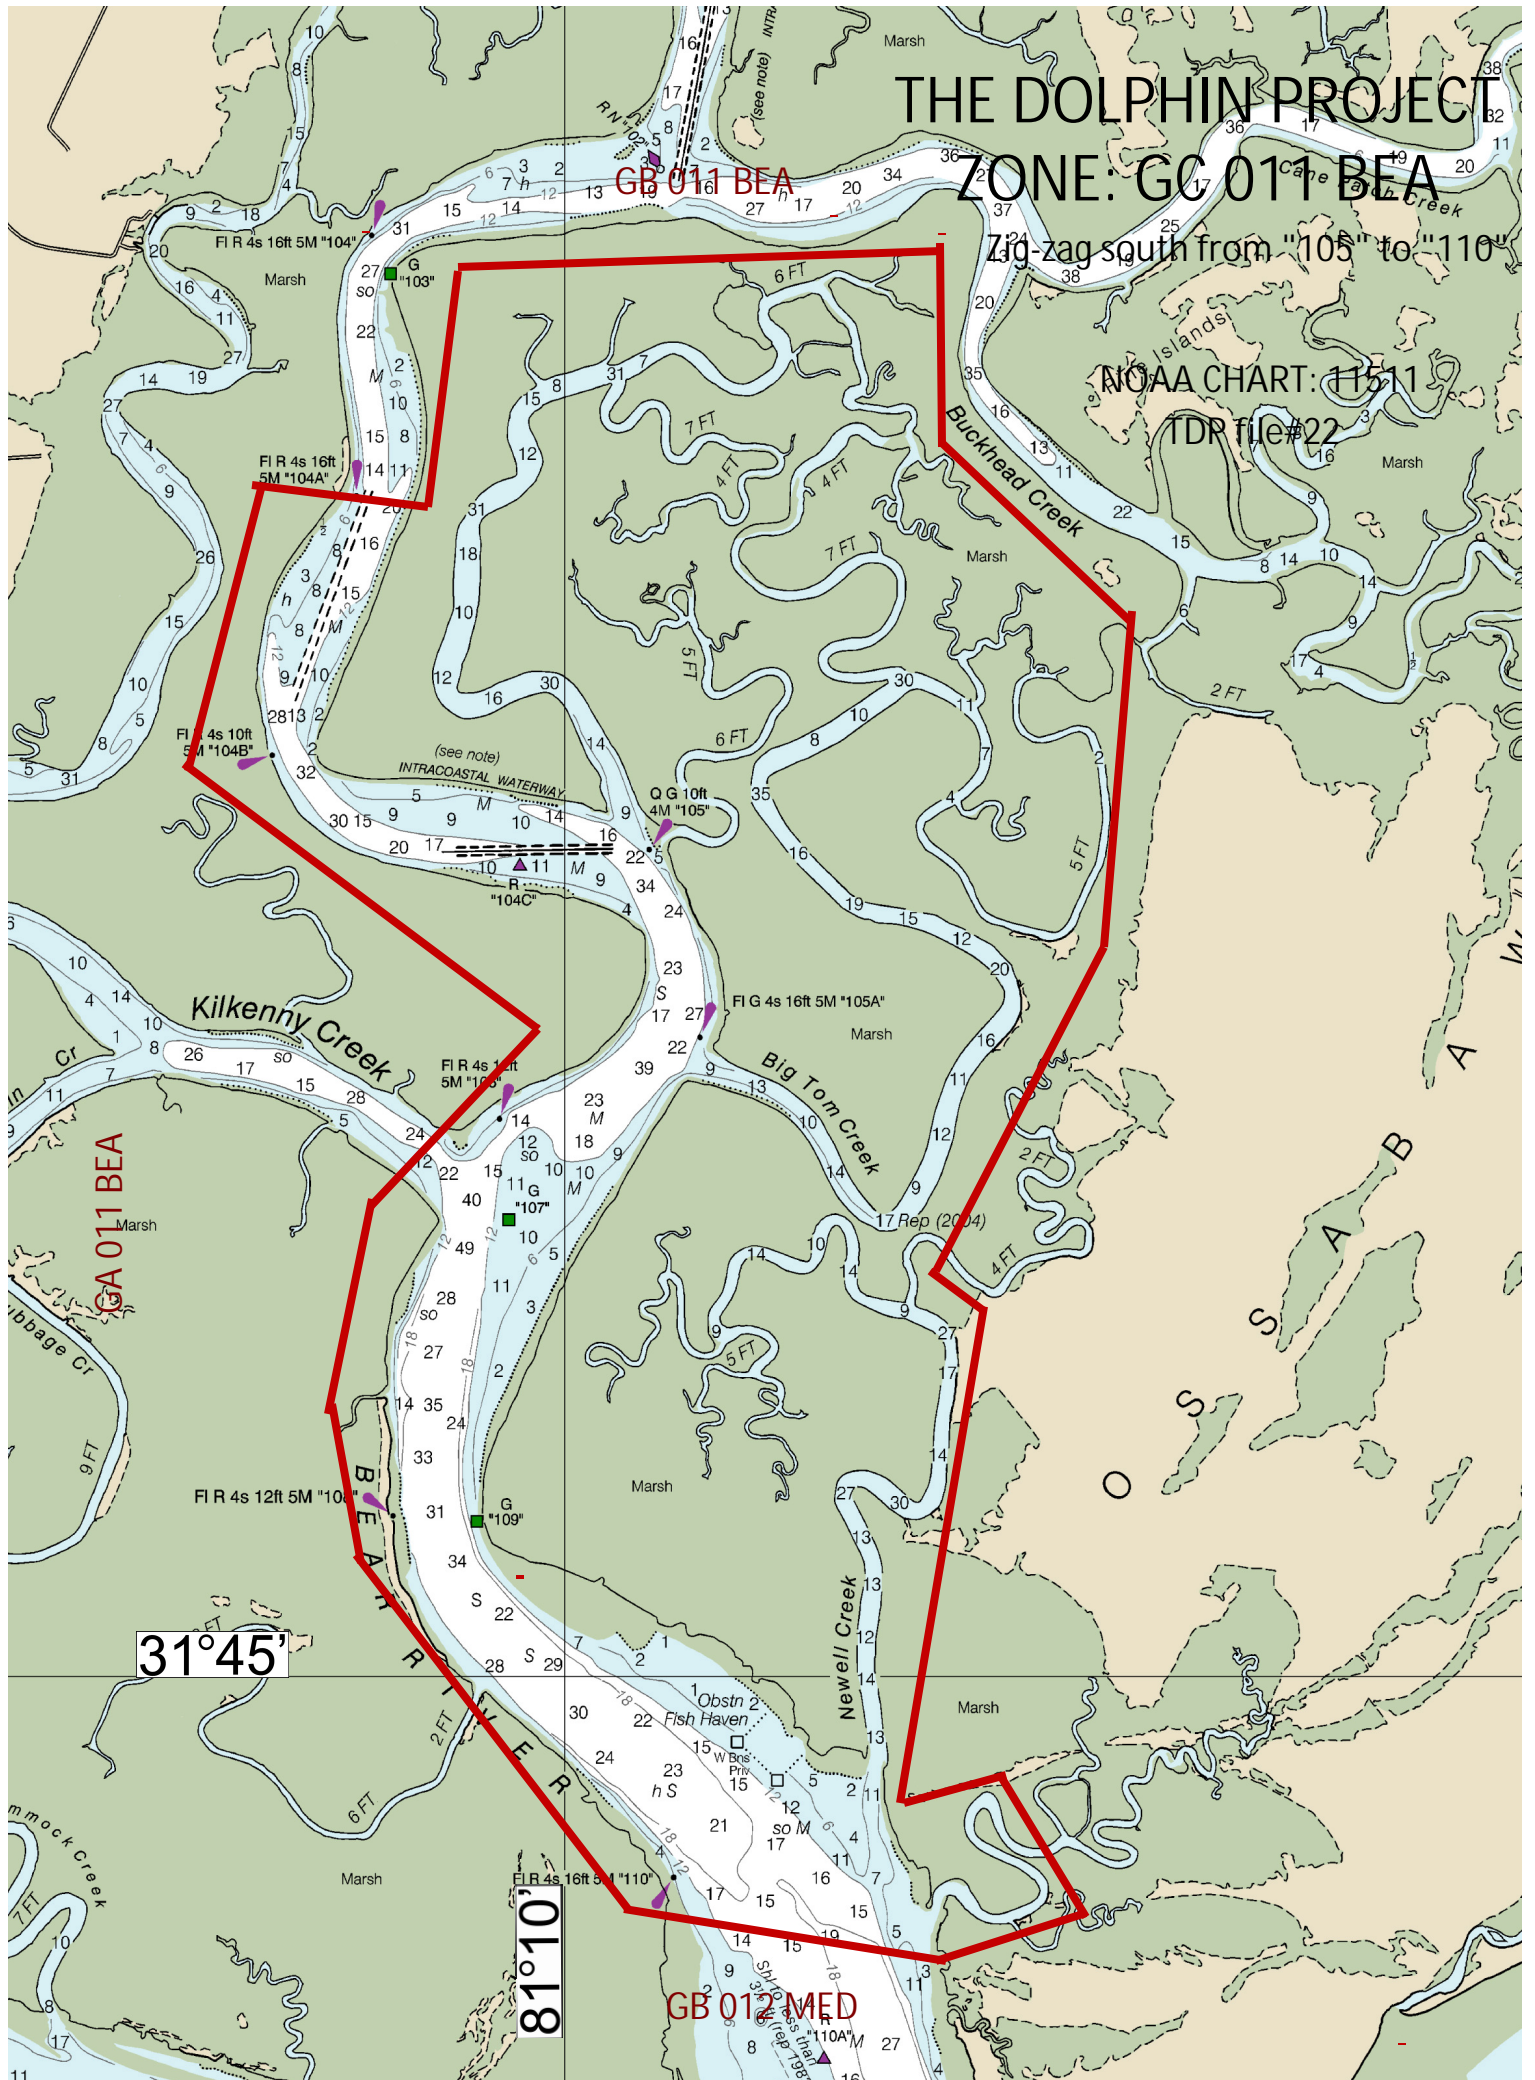

THE DOLPHIN PROJECT

ZONE: GC 011 BEA

Zig-zag south from "105" to "110"

NOAA CHART: 11511

TDR file #22

GB 011 BEA

GA 011 BEA

GB 012 MED

31°45'

81°10'