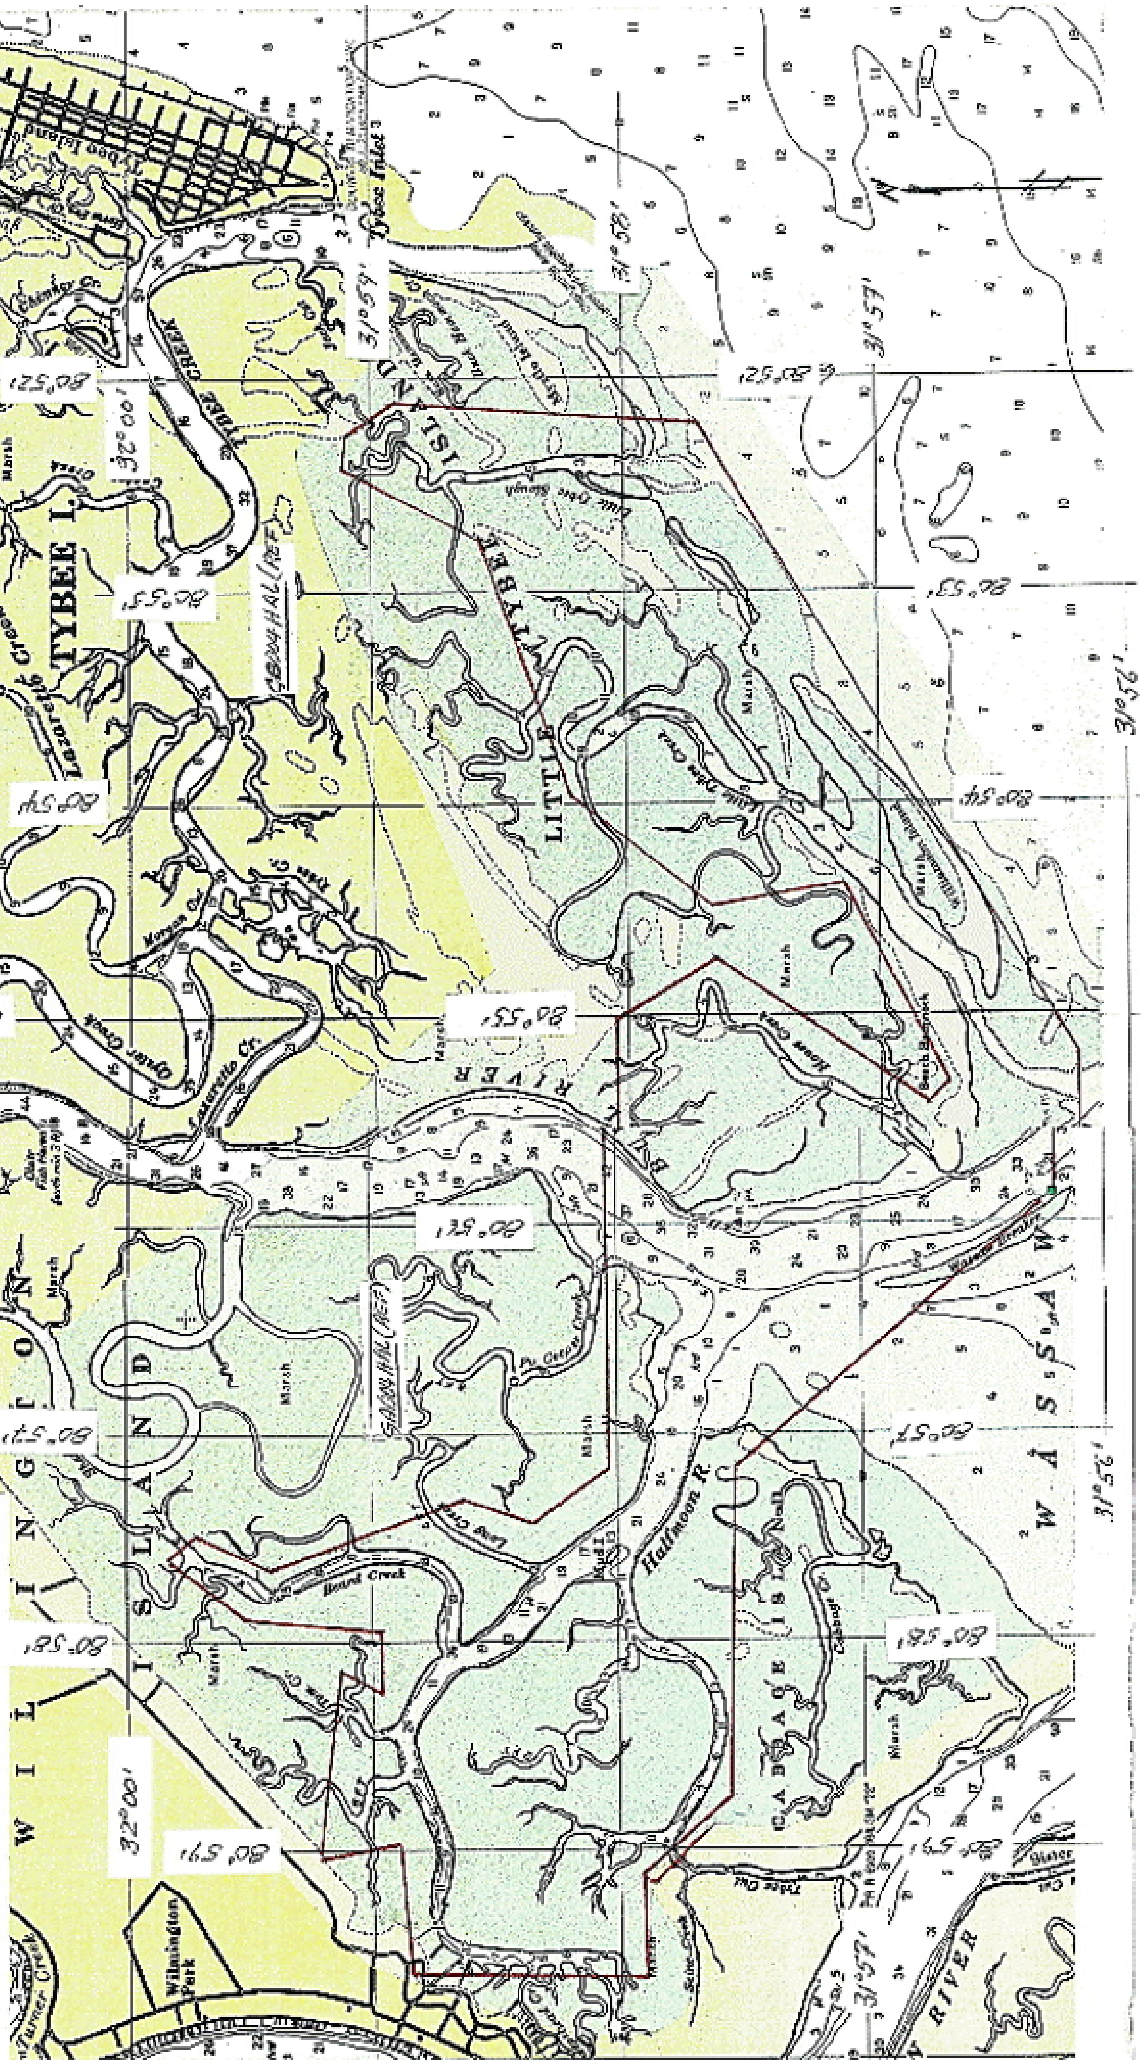

GC 004 HRL CHART 11512

M:

AM PM

THIS ZONE CONTAINS ONE and
210-245 PASS AREAS Rev. 01/96

copy